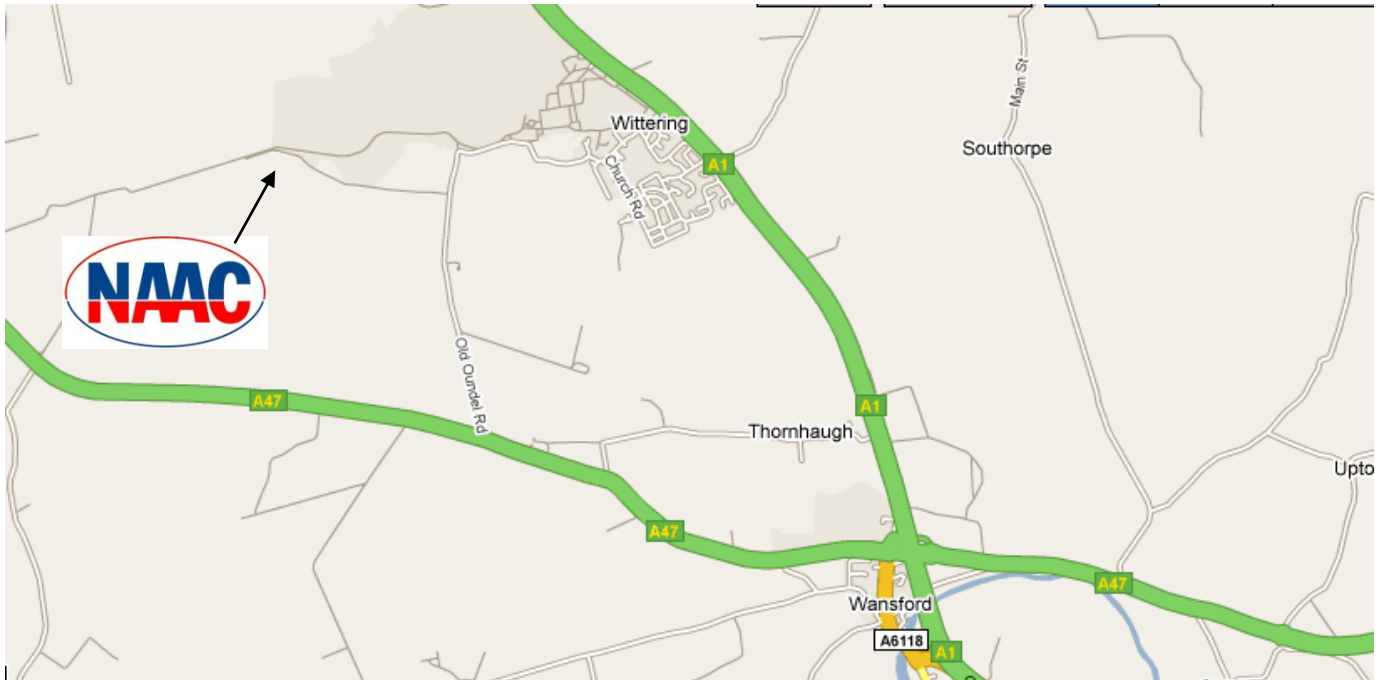

# NAAC OFFICES

The Old Cart Shed, Easton Lodge Farm, Old Oundle Road, Wansford, Peterborough, PE8 6NP

## Directions

### From A1 Southbound

Take the right hand turn off the A1 into Wittering. Follow the road through Wittering and out to open fields with the air base on your right hand side. Continue for half a mile until you see a right hand turn on to a farm track sign posted Easton Lodge/private road. Continue up the track parallel to the air base past the bungalow and the farm buildings on the left and the NAAC is situated in the stone barn on the left. Look out for the NAAC sign on the building.

### From A1 Northbound

Turn left off the A1 onto the A47 towards Leicester, after 2 miles take the right hand turn towards Wittering. Continue along the Old Oundle Road for half a mile, take left hand turn on to a farm track sign posted Easton Lodge/private road. Continue up the track parallel to the air base past the bungalow and the farm buildings on the left and the NAAC is situated in the stone barn on the left. Look out for the NAAC sign on the building.